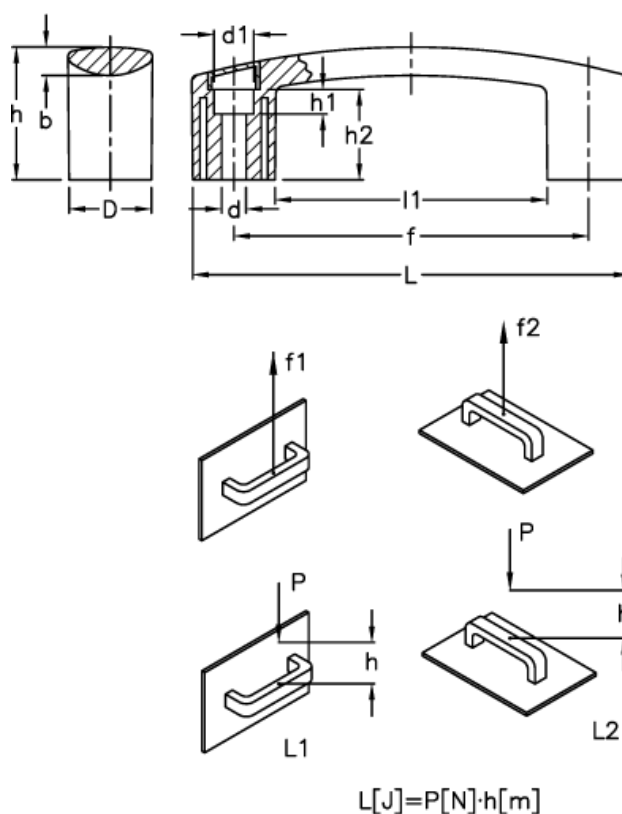

# Data Sheet

Article number: 23052602105  
Description: E+G Bridge handle  
EBP.140-6-C5 Light blue

## Measures

b	= 8.5	h1	= 8.5
d	= 6.5	h2	= 26.5
D	= 26.0	L	= 144.0
d1	= 13.5	l1	= 92.0
f	= 117 +/-0,5	L1 (J)	= 10
F1 (N)	= 2700	L2 (J)	= 4
F2 (N)	= 1800		
h	= 39		